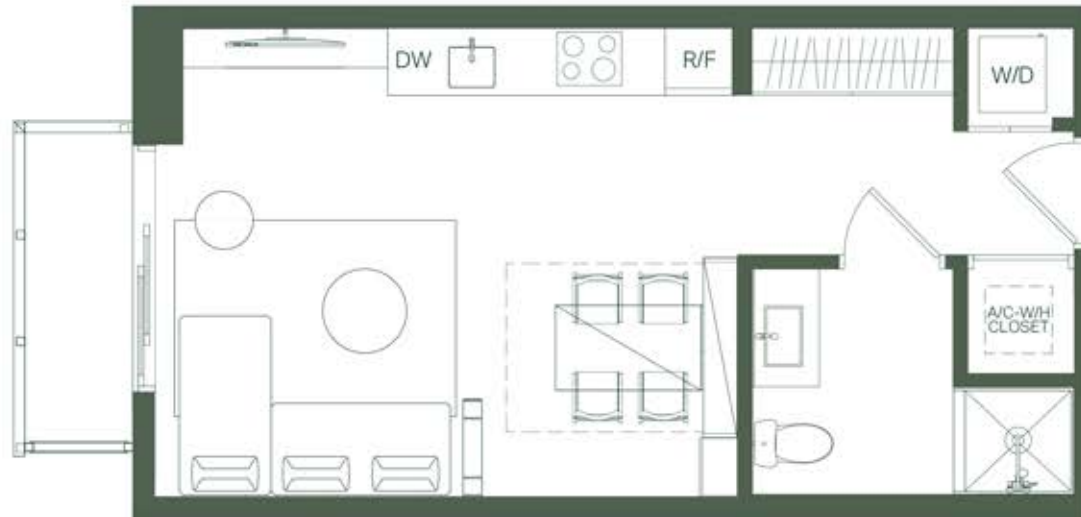

UNIT E

RESIDENCES
LINES 06, 07, 08, 14, 15, 16

STUDIO 1 BATHROOM

INTERIOR	402 SF	37 M ²
EXTERIOR	44 SF	4 M ²
TOTAL	442 SF	41 M²